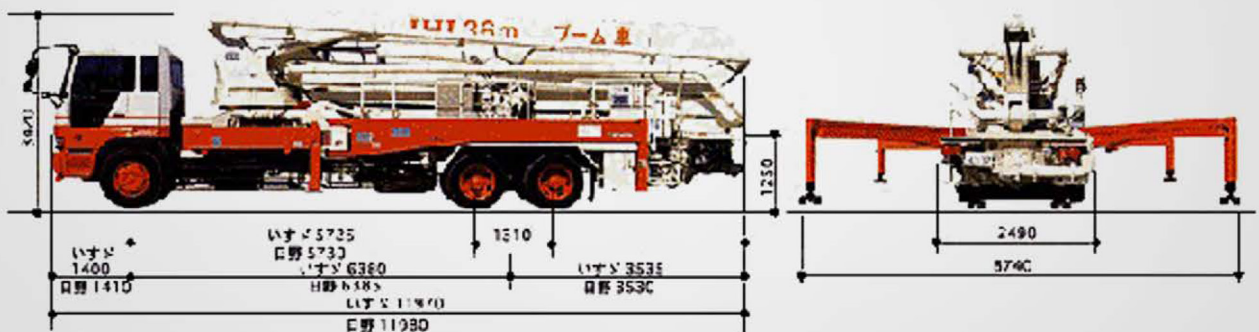

## Dimension

FARRASINDO GROUP

Concrete Machinery Spare part and Service

**F 94**  
**IHI IPG**  
**135B 6N-36/4**

Diagram Pompa

Foto Pompa

Dimension

Jl. Raya Srengseng No.41 A-B  
Srengseng, Kembangan, Jakarta Barat  
DKI Jakarta, INDONESIA 11630