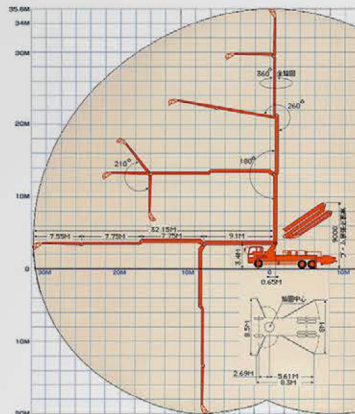

## Diagram Pompa

## Dimension

FARRASINDO GROUP

Concrete Machinery Spare part and Service

**F 94**  
**IHI IPG**  
**135B 6N-36/4**

Diagram Pompa

Foto Pompa

Dimension

Jl. Raya Srengseng No.41 A-B  
Srengseng, Kembangan, Jakarta Barat  
DKI Jakarta, INDONESIA 11630